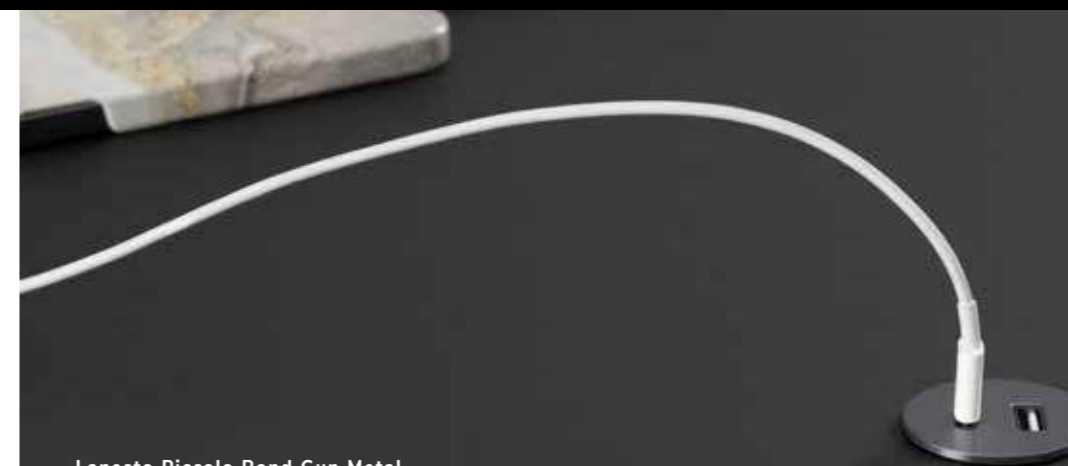

Lanesto Piccolo Rond Gun Metal